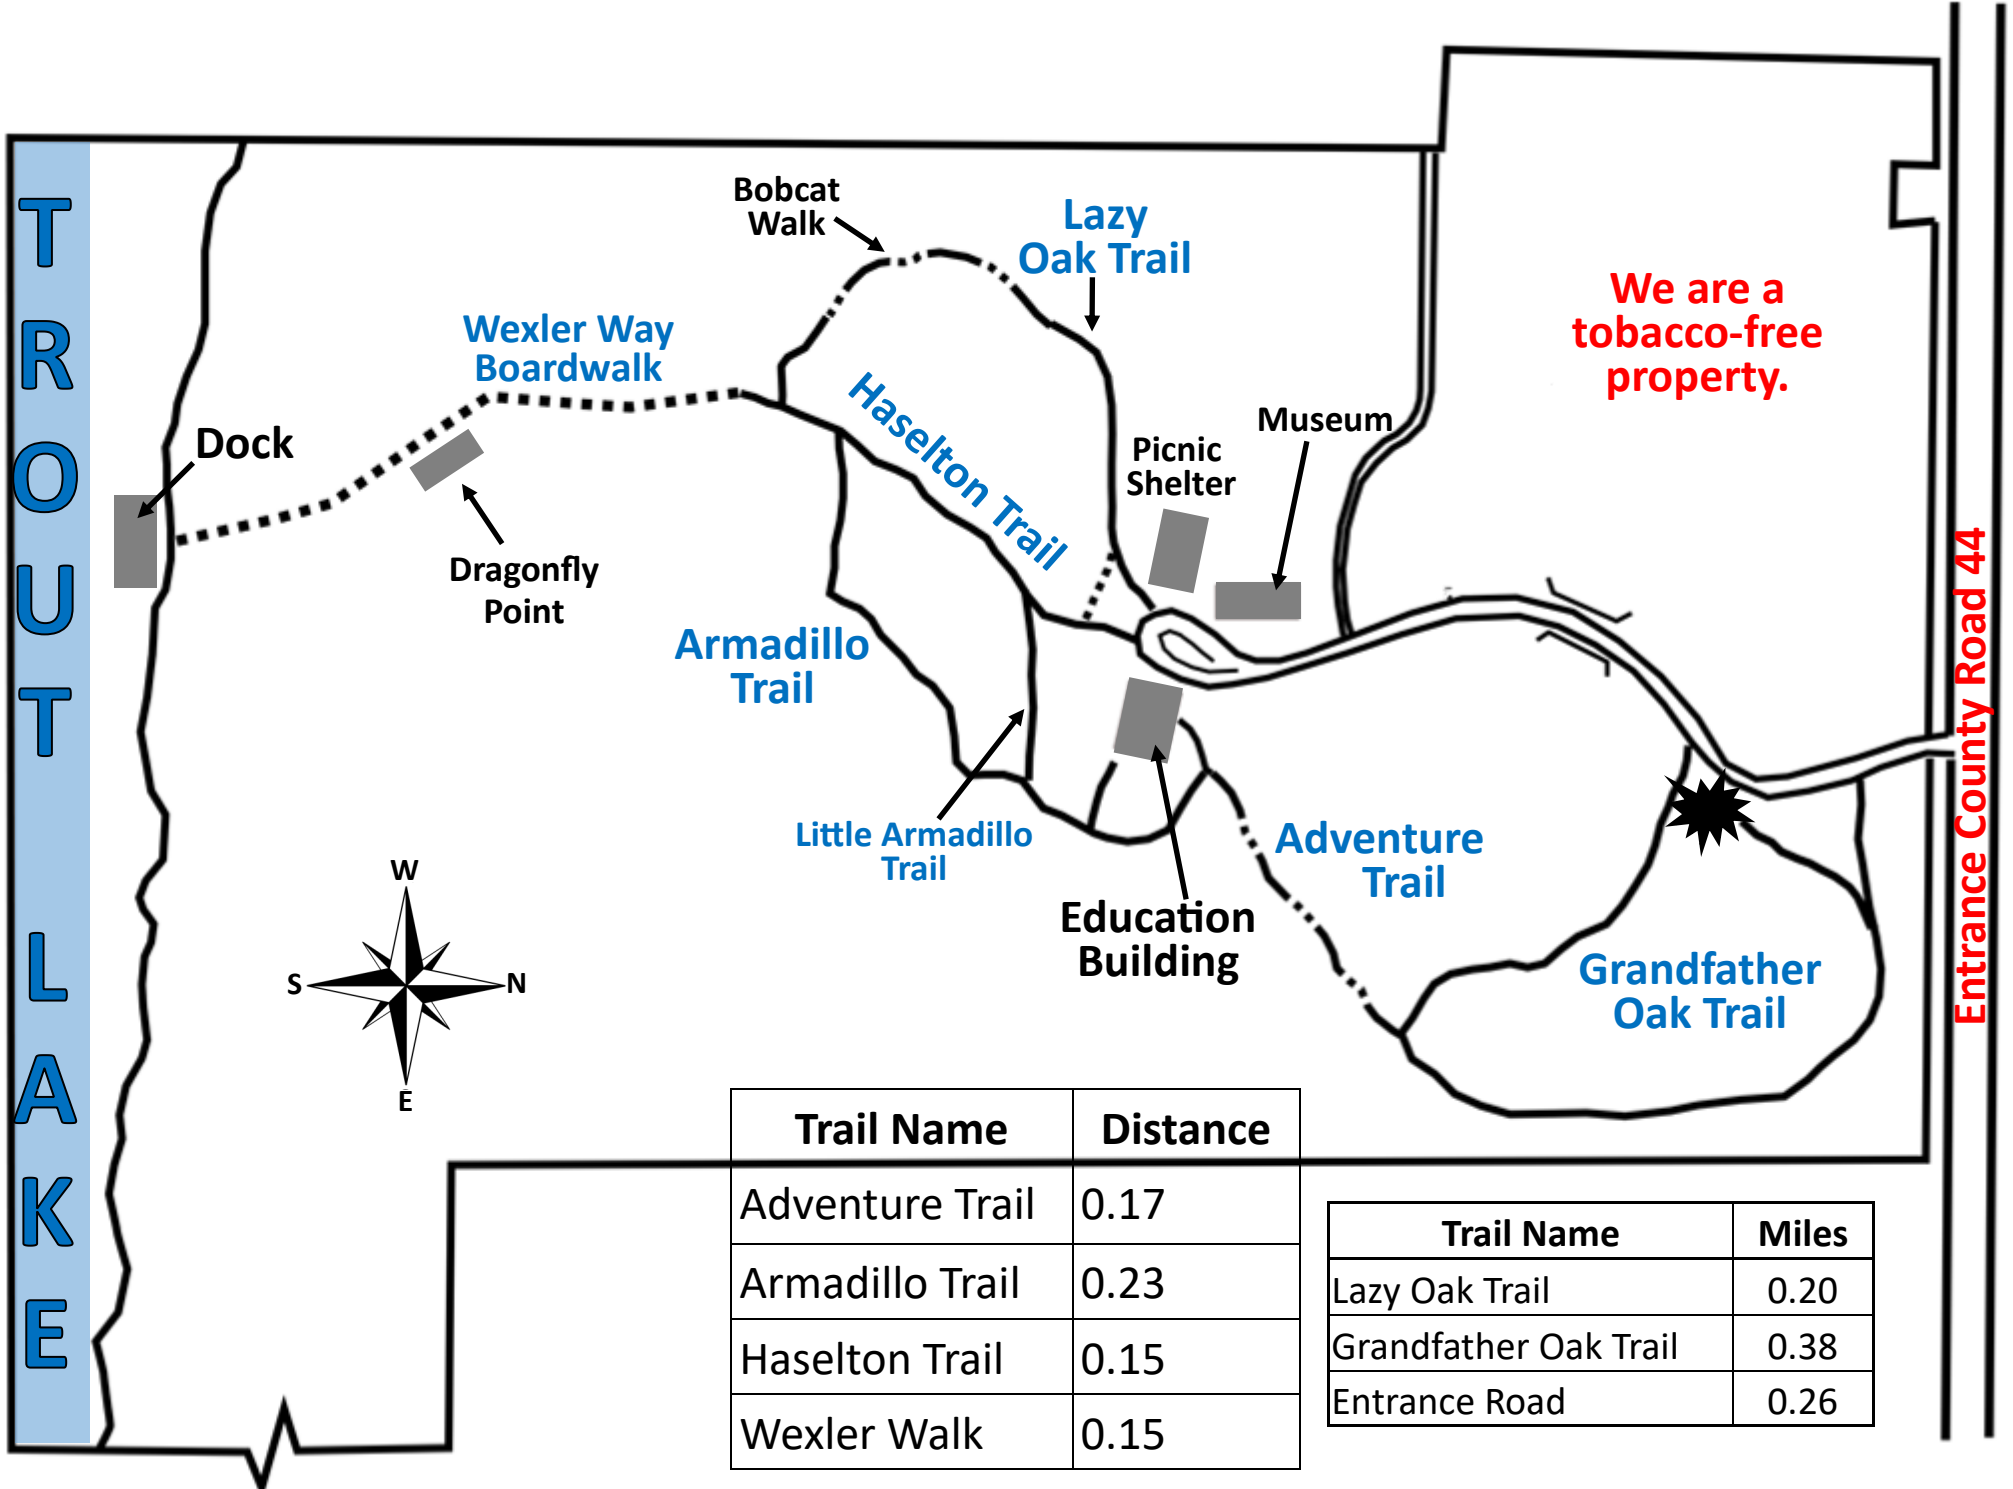

TROUT LAKE

Trail Name	Distance
Adventure Trail	0.17
Armadillo Trail	0.23
Haselton Trail	0.15
Wexler Walk	0.15

Trail Name	Miles
Lazy Oak Trail	0.20
Grandfather Oak Trail	0.38
Entrance Road	0.26

We are a tobacco-free property.

Entrance County Road 44