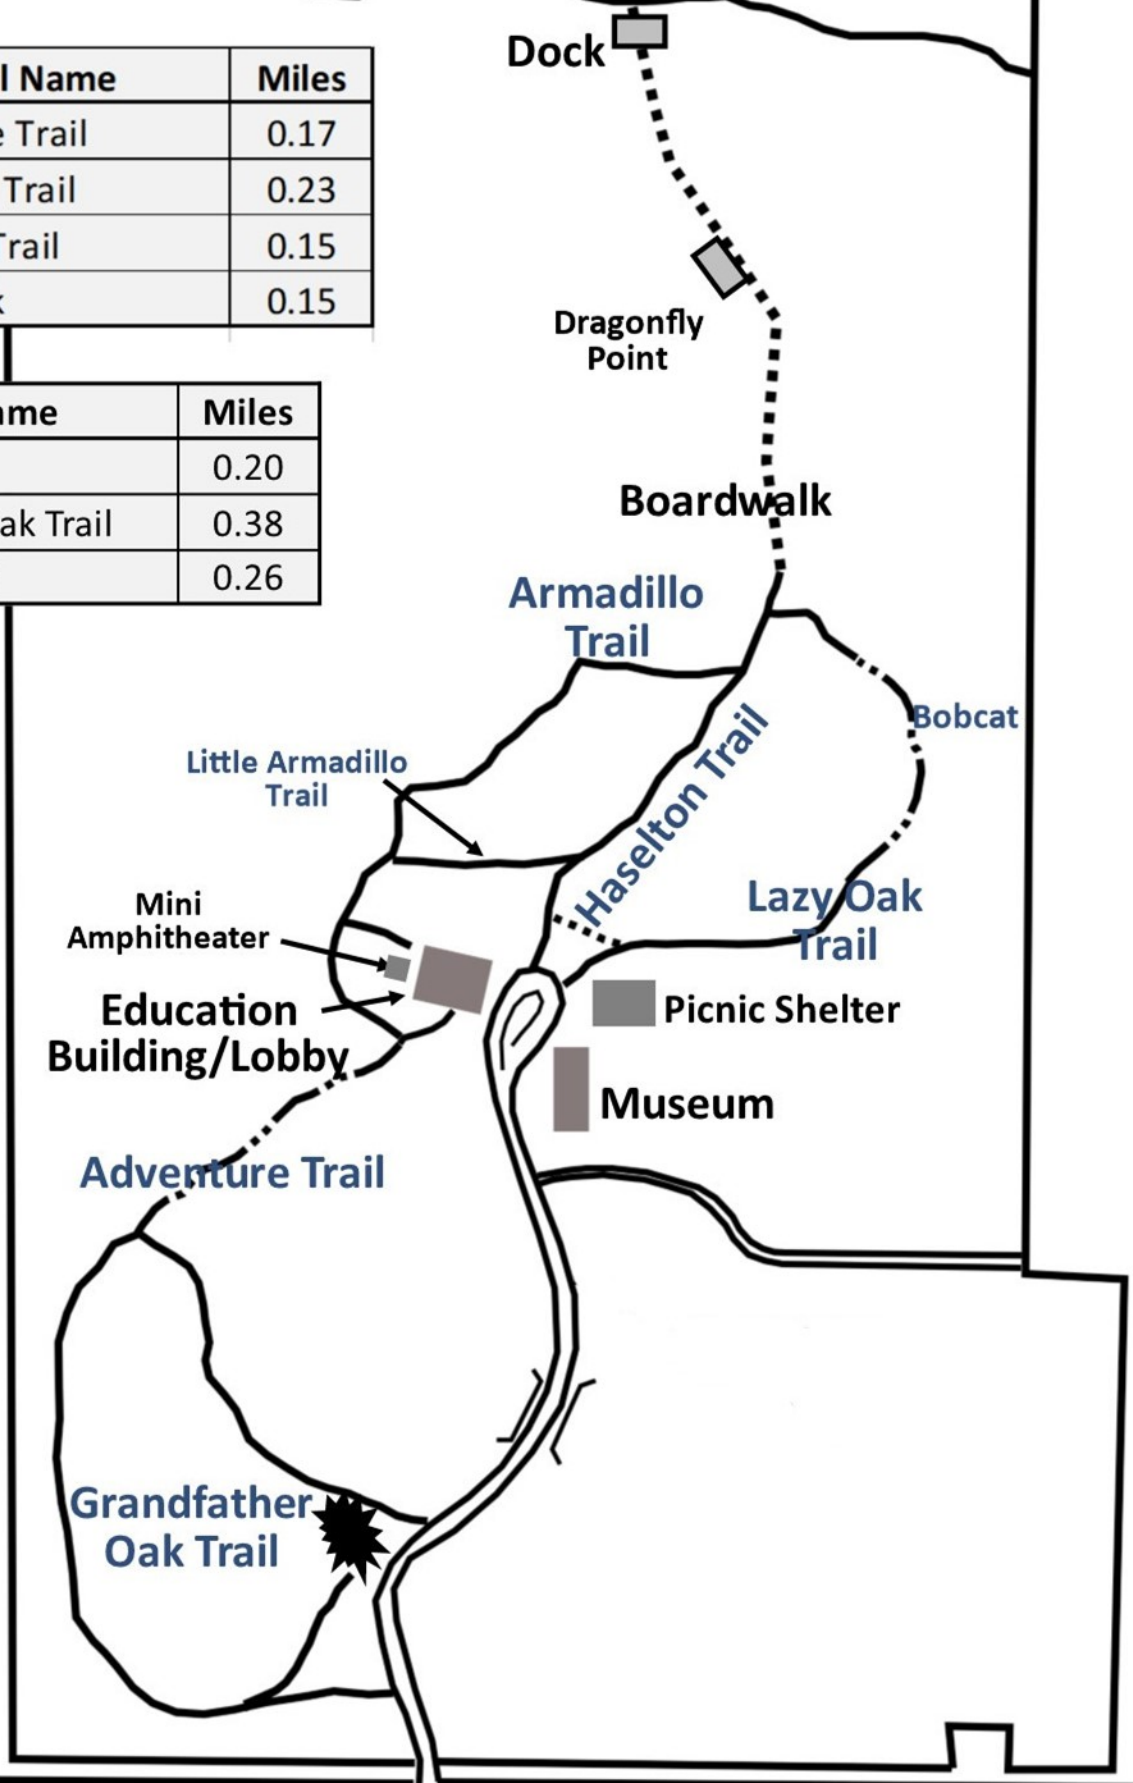

Trout Lake

Trail Name	Miles
Adventure Trail	0.17
Armadillo Trail	0.23
Haselton Trail	0.15
Boardwalk	0.15

Trail Name	Miles
Lazy Oak Trail	0.20
Grandfather Oak Trail	0.38
Entrance Road	0.26

**M
A
P**

Entrance County Road 44