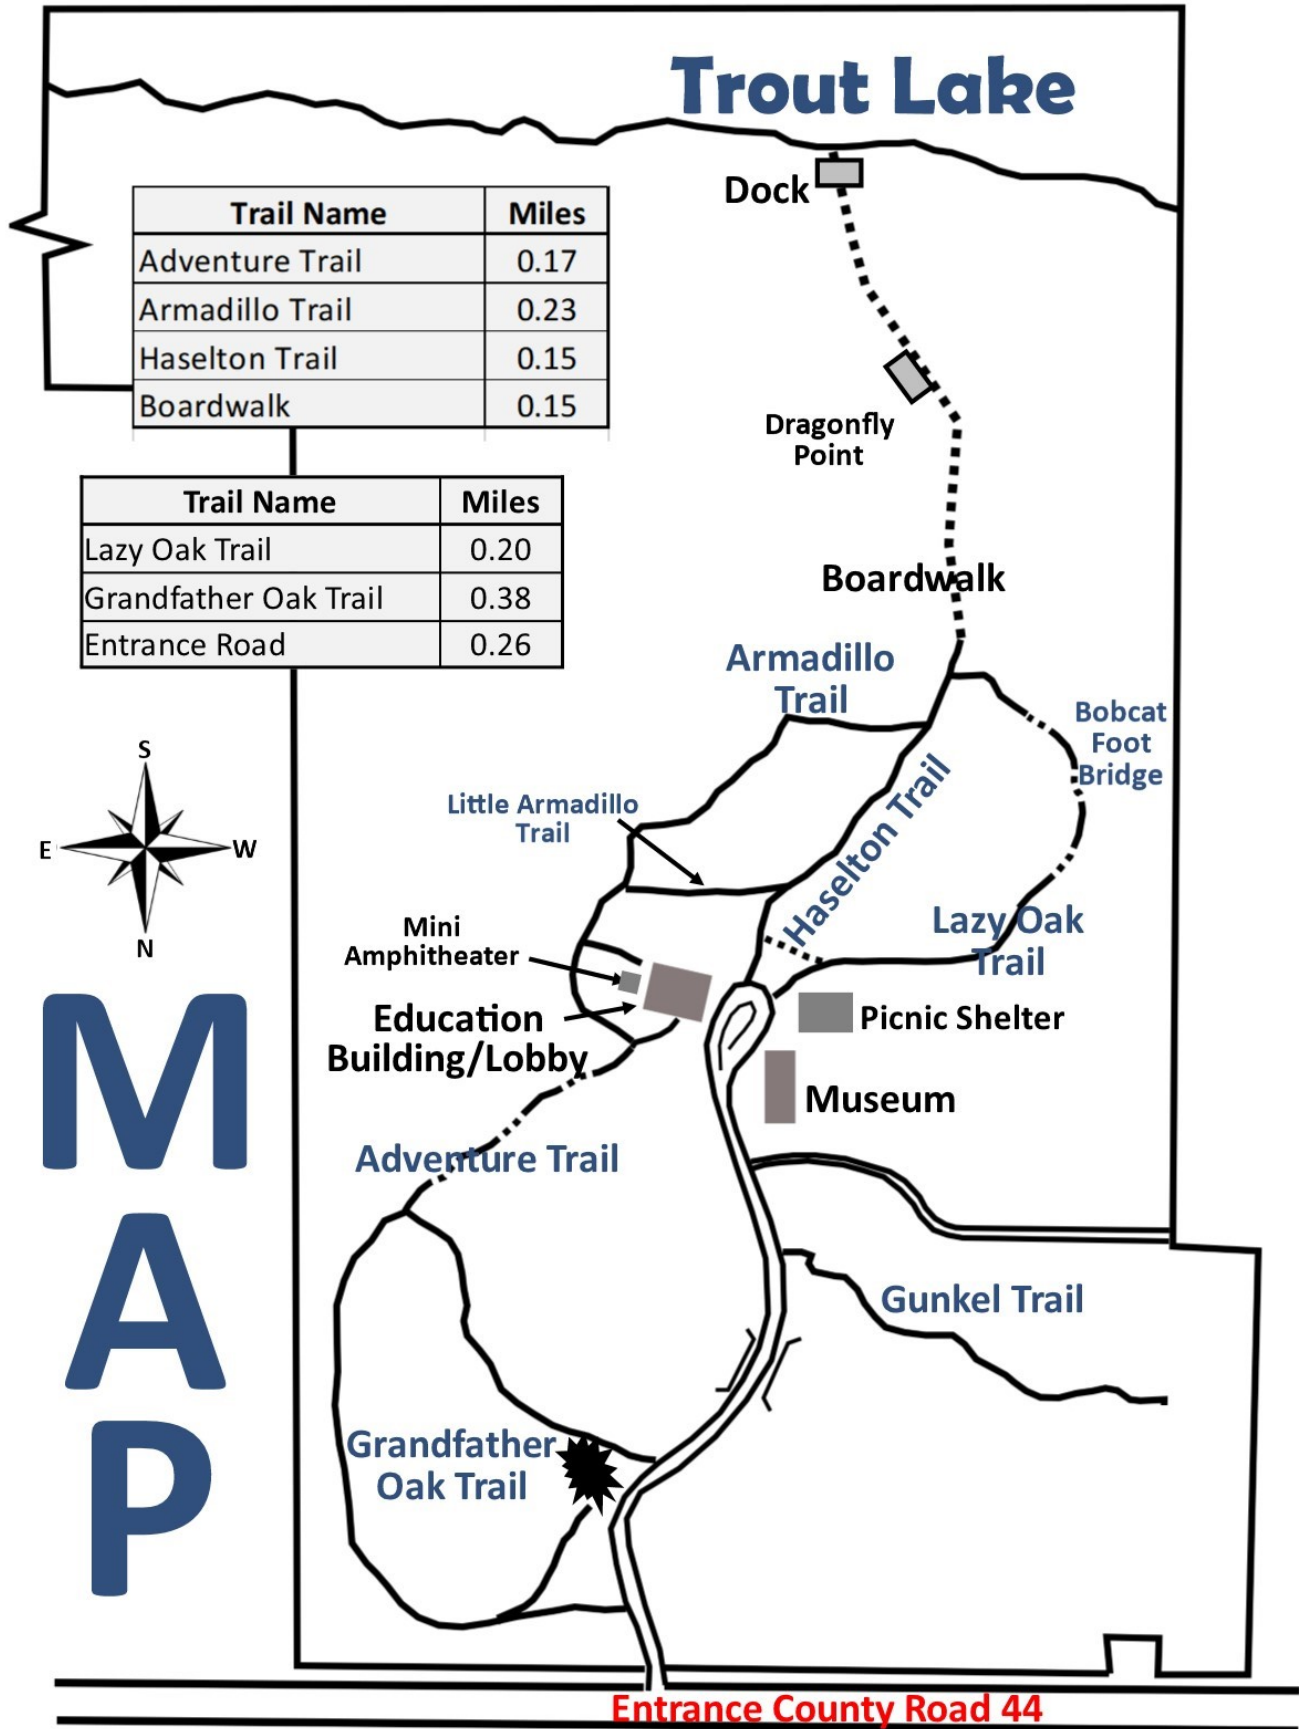

Trout Lake Nature Center Trail Map

Trout Lake

Dock

Dragonfly Point

Boardwalk

Armadillo Trail

Bobcat Foot Bridge

Little Armadillo Trail

Mini Amphitheater

Education Building/Lobby

Lazy Oak Trail

Picnic Shelter

Museum

Adventure Trail

Gunkel Trail

Grandfather Oak Trail

**M
A
P**

Entrance County Road 44